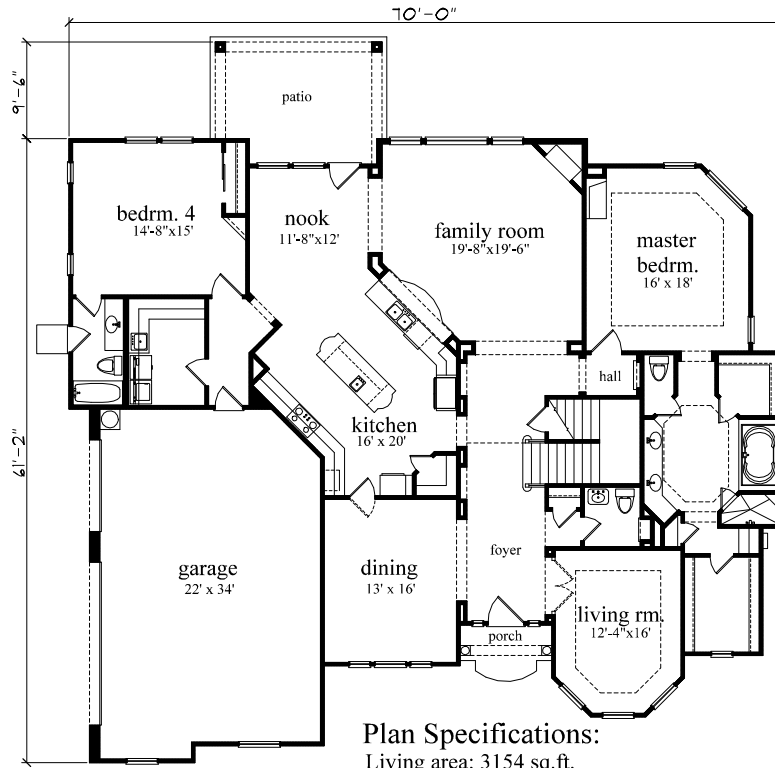

ORDER NO. S413-2

SECOND FLOOR

FIRST FLOOR

Plan Specifications:

- Living area: 3154 sq.ft.
- Number of Bedrooms: 5
- Number of Bathrooms: 3
- Garage: Three Car
- Ceiling Height: 10' w/ volume