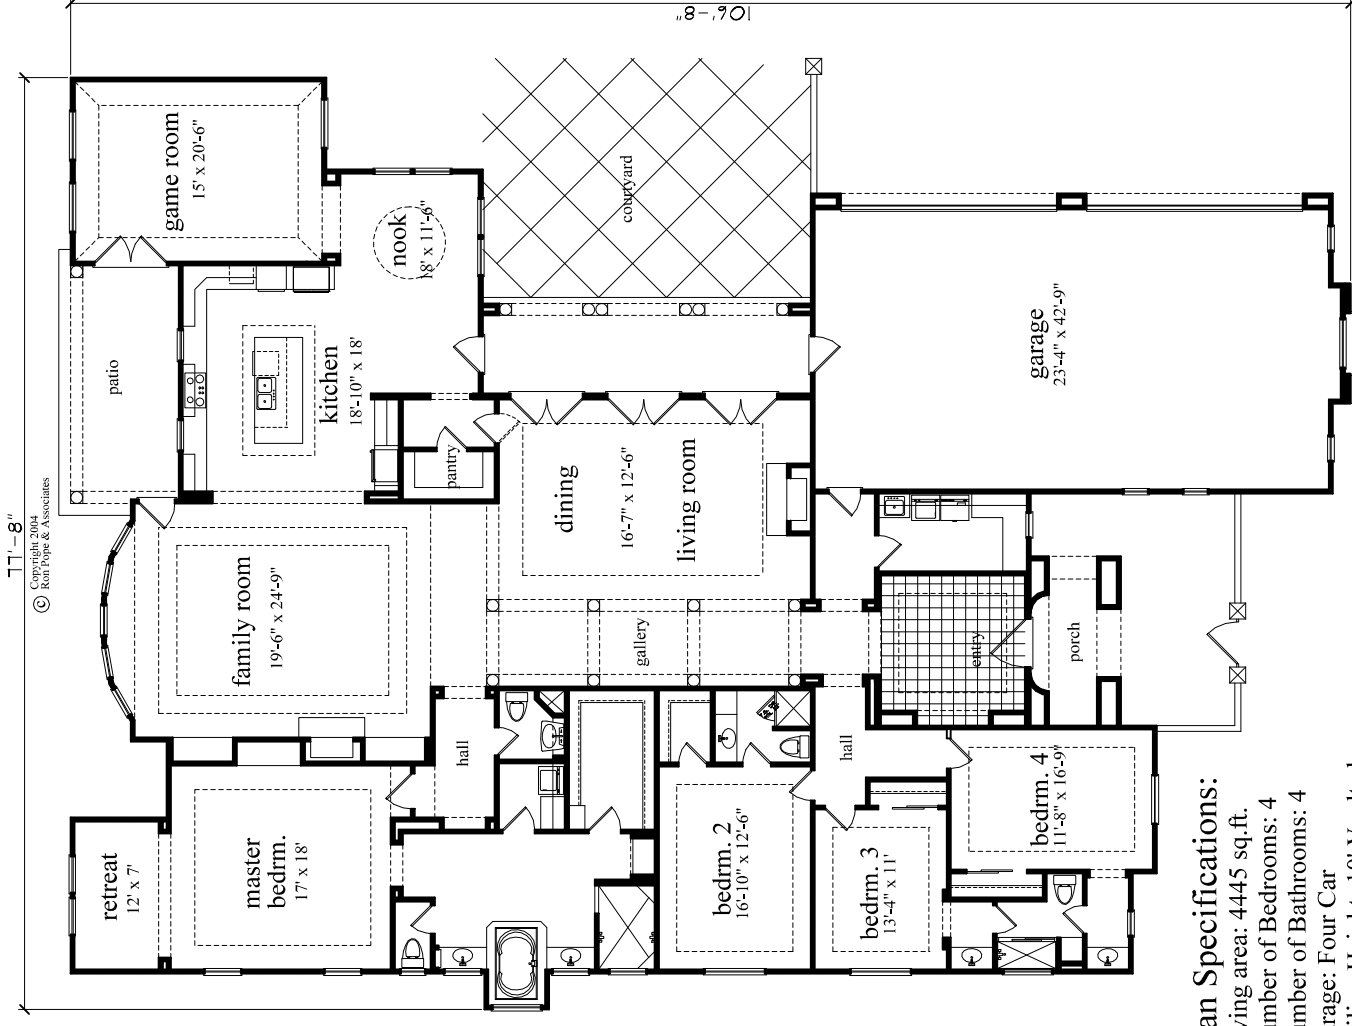

ORDER NO. S444-1

Plan Specifications:

Living area: 4445 sq. ft.

Number of Bedrooms: 4

Number of Bathrooms: 4

Garage: Four Car

Ceiling Height: 10' Vaulted